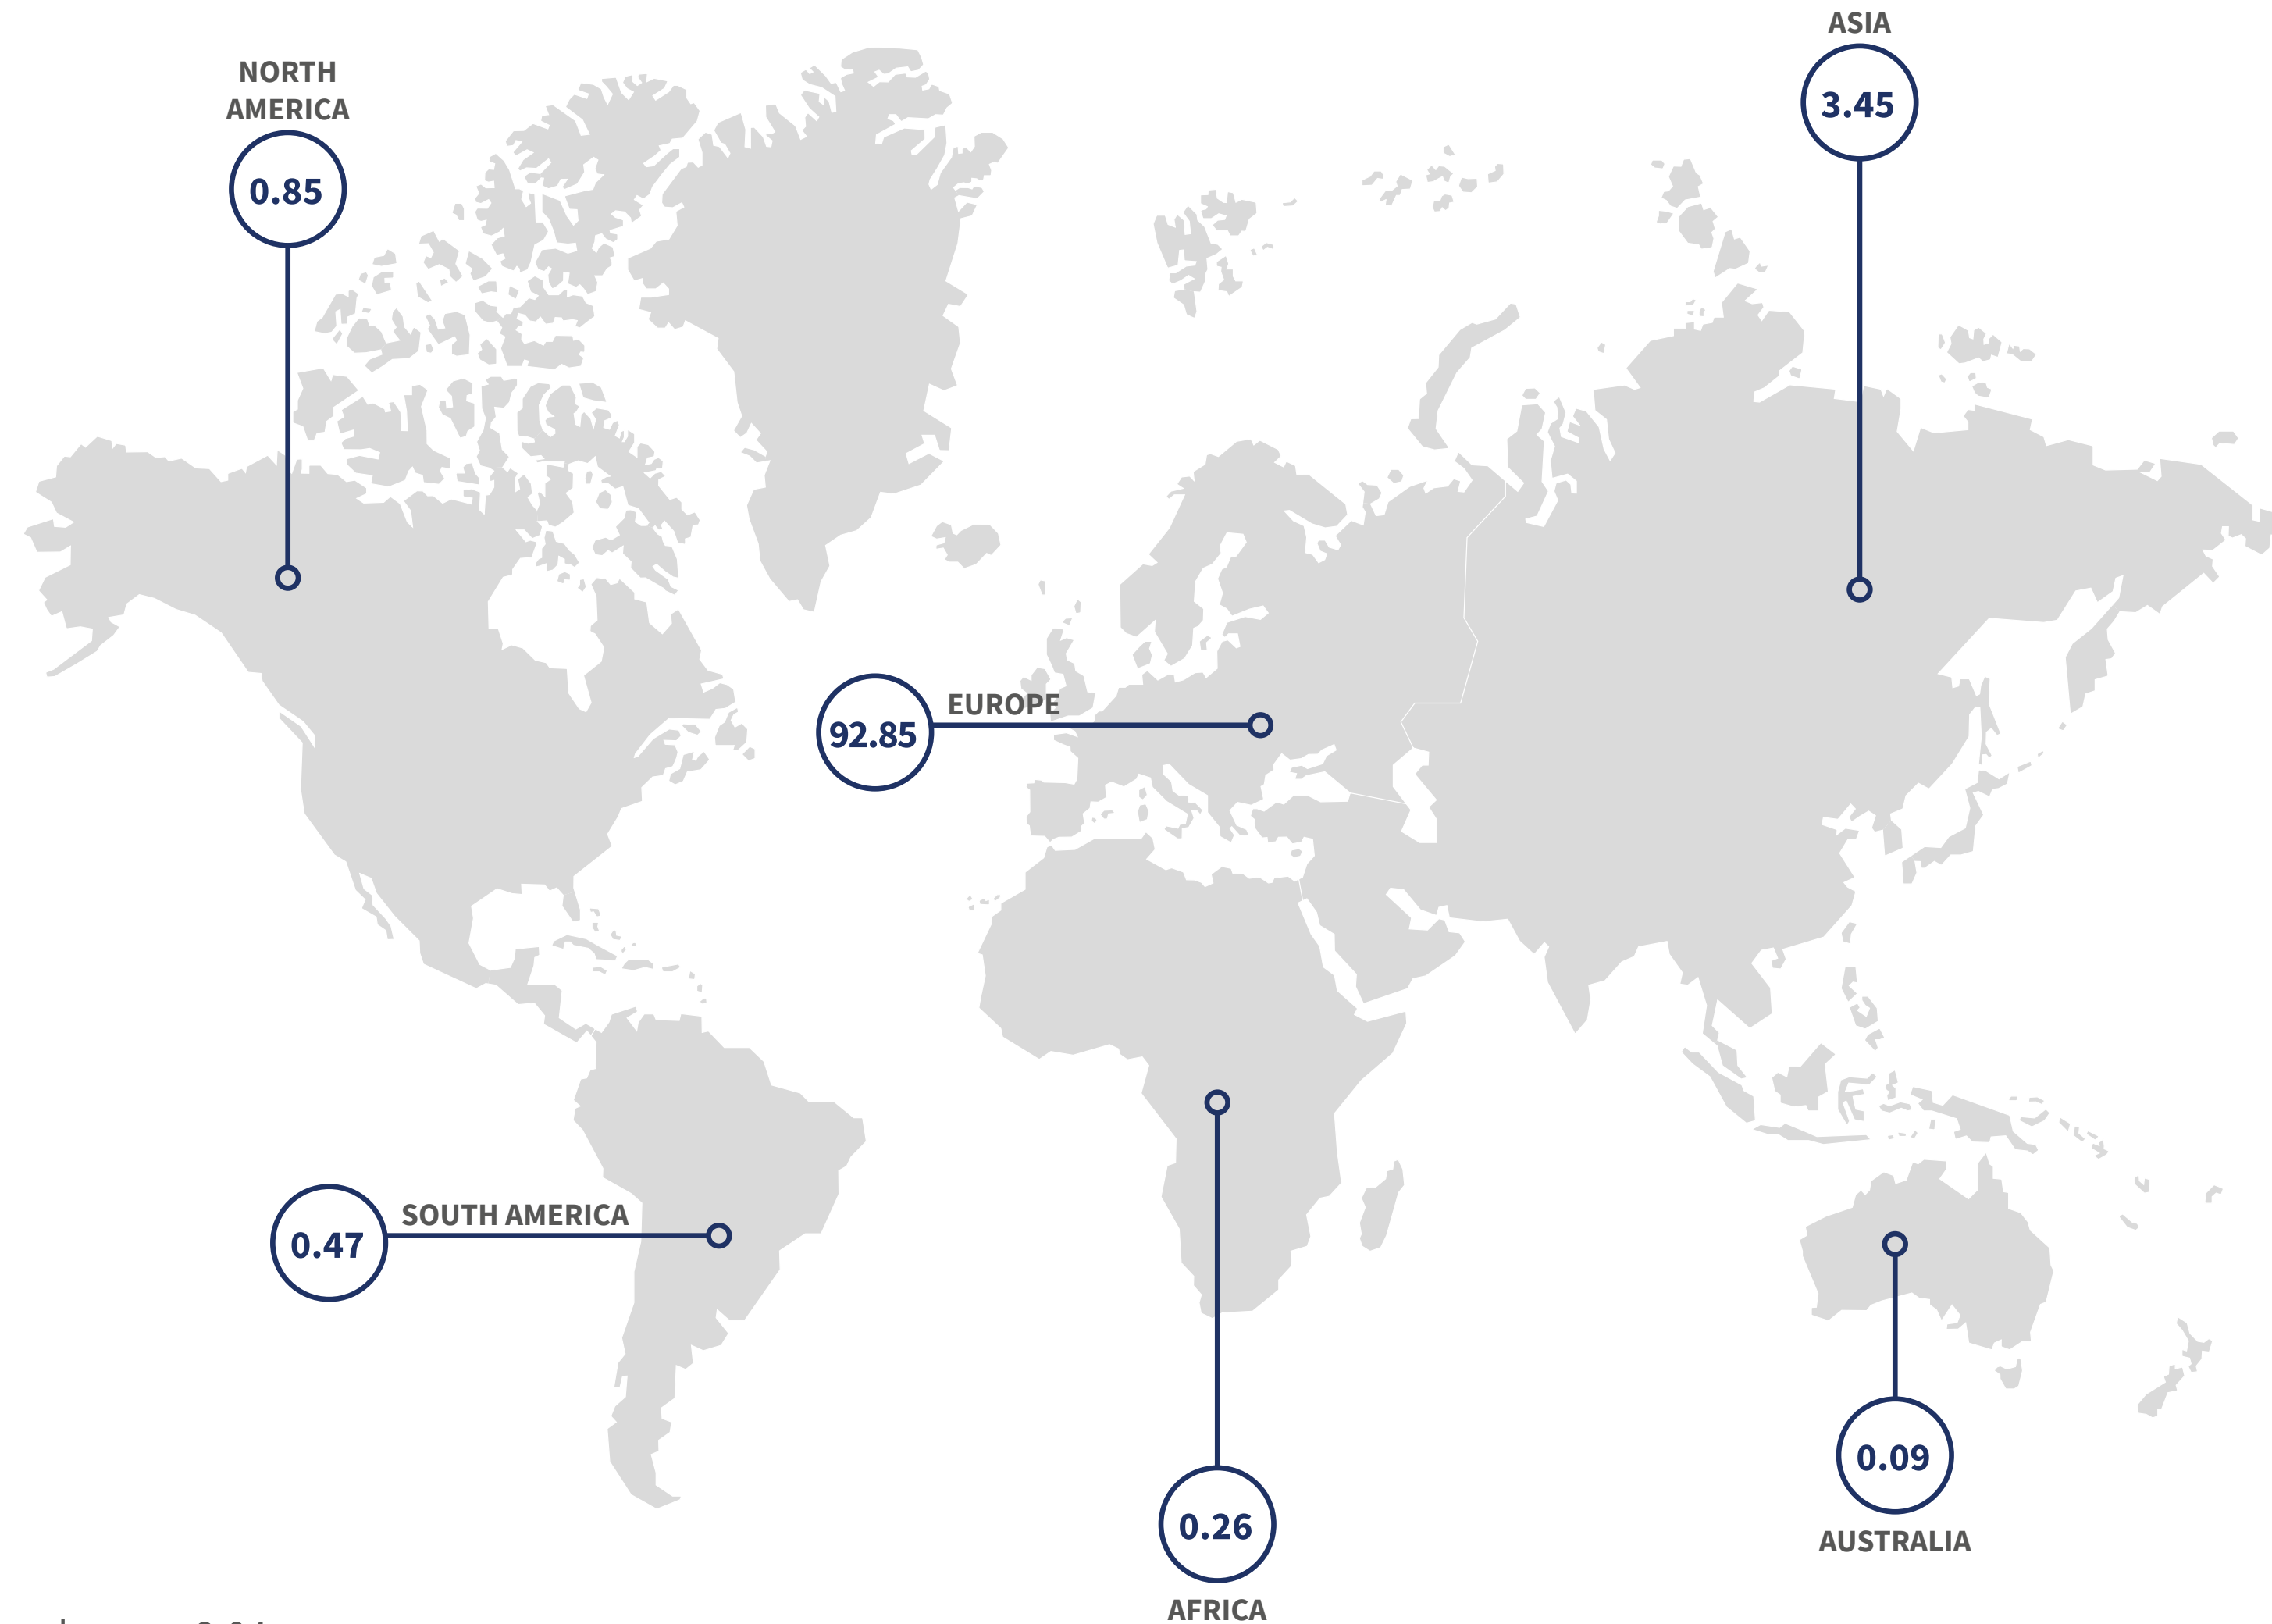

**SEPAWA
CONGRESS**

AND EUROPEAN DETERGENTS CONFERENCE
ESTREL CONGRESS & EXHIBITION CENTER | BERLIN

facts & figures 2018

Registration

Who is joining us?

> Registrations

Total Member of SEPAWA Europe (as of December 2018)

| | |
|------------|--------------|
| personal | 1,176 pax |
| corporate | 85 companies |
| sustaining | 28 companies |

- > **57%** of members attend the congress
- > **4.5%** of new members via registration process

> by continent

in percent (%)

unknown: 2.04

> by country

Germany

> by business

> by profession

Program

➤ Poster Presentations

➤ Scientific Poster Exposition

➤ Application-Oriented Poster Exposition

Exhibition

What do we showcase?

> Exhibitors by country

262
exhibitors

338
booths