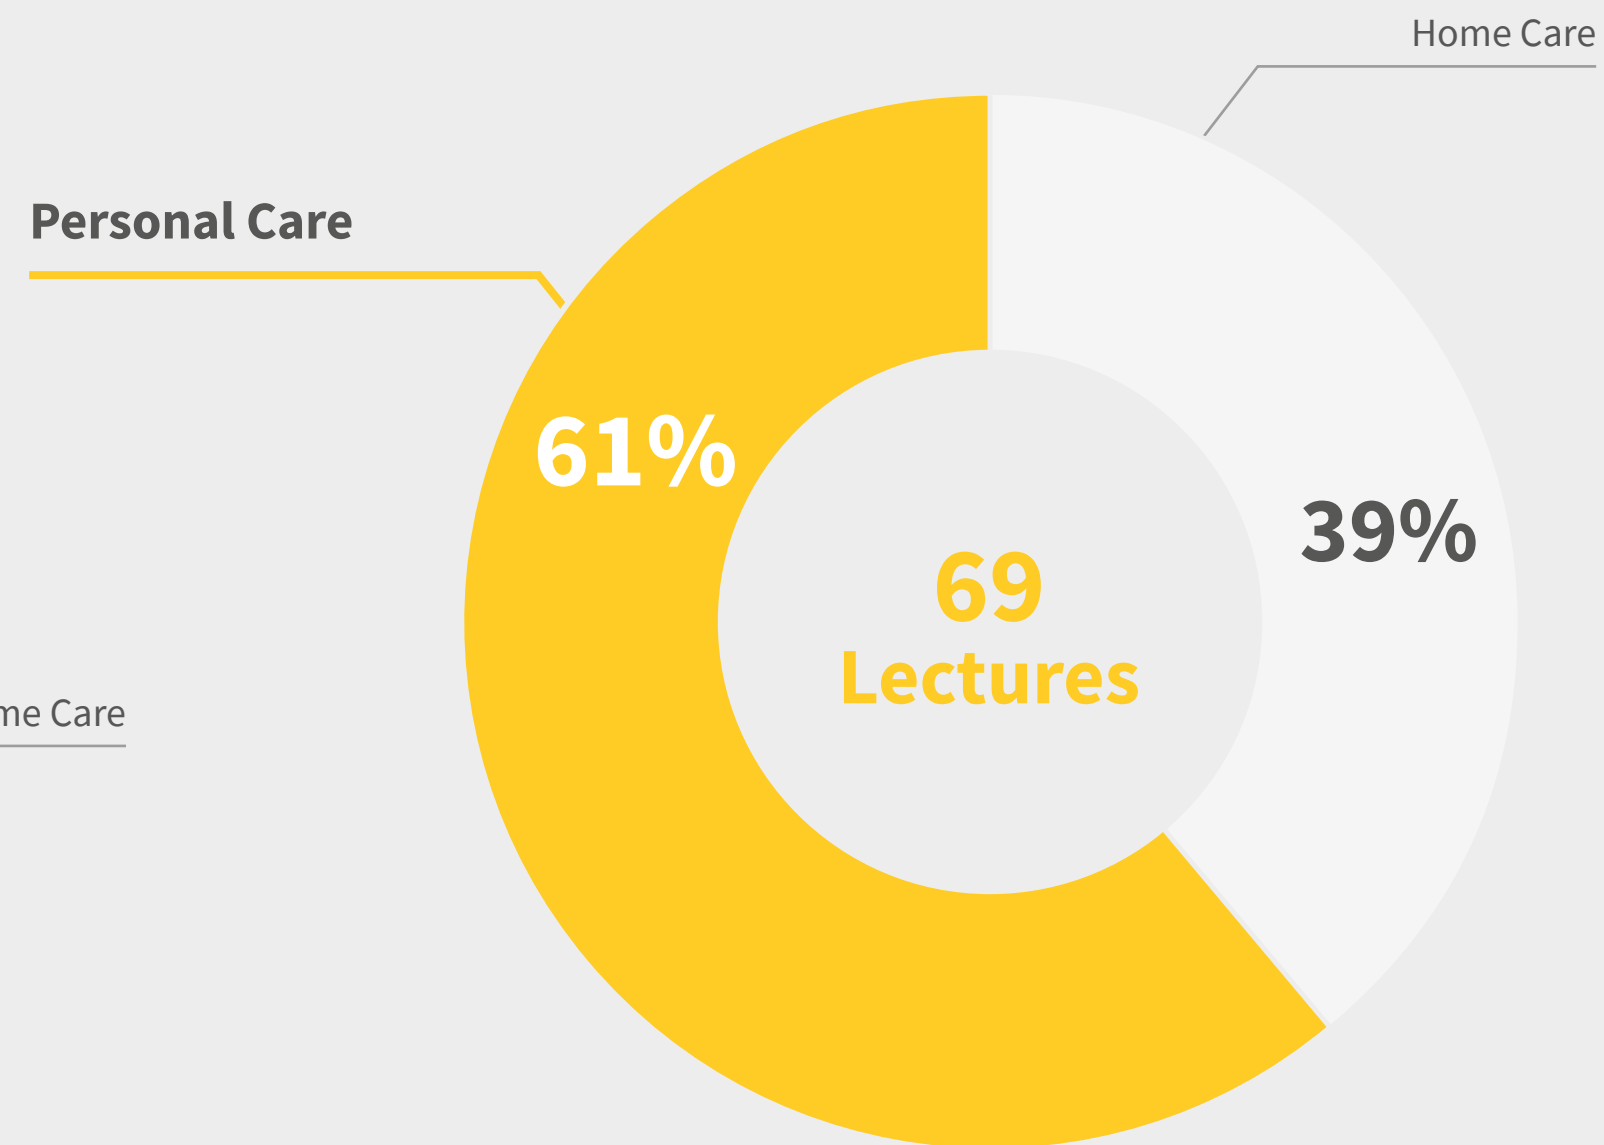

> Forum for Innovation by category

> by language

59% English
41% German

We translate simultaneously!

**more than
108
high-grade
lectures**