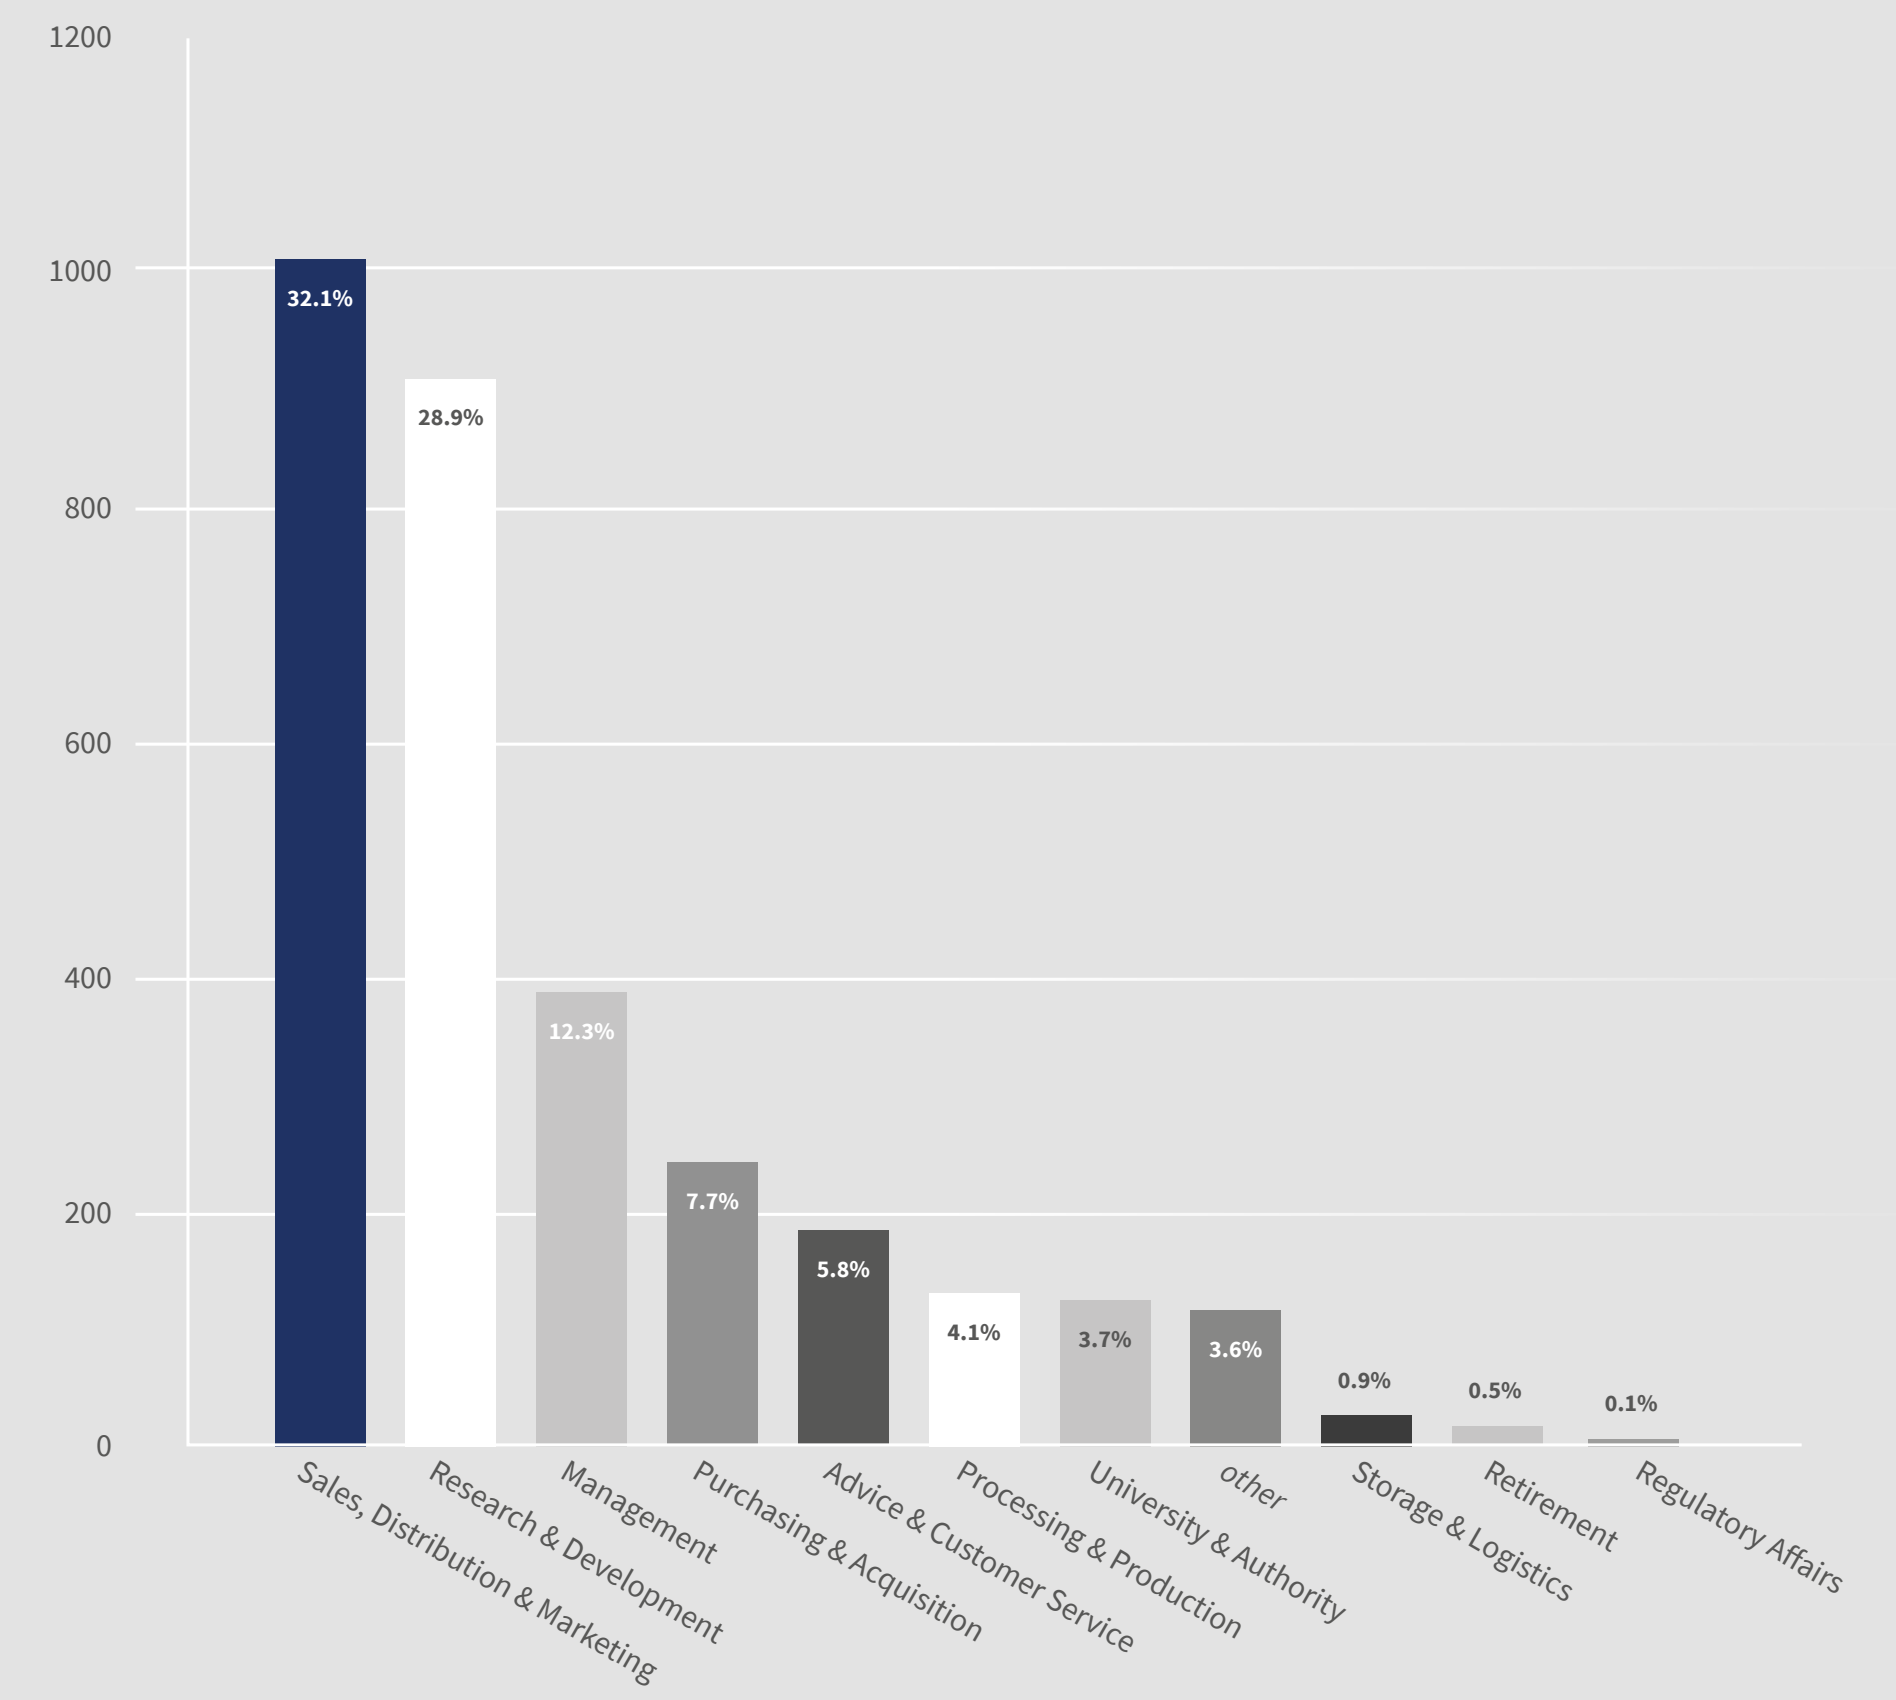

| | |
|------------|--------------|
| personal | 1,176 pax |
| corporate | 85 companies |
| sustaining | 28 companies |

- > **57%** of members attend the congress
- > **4.5%** of new members via registration process

> by continent

in percent (%)

unknown: 2.04

> by country

Germany

> by business

> by profession

Program