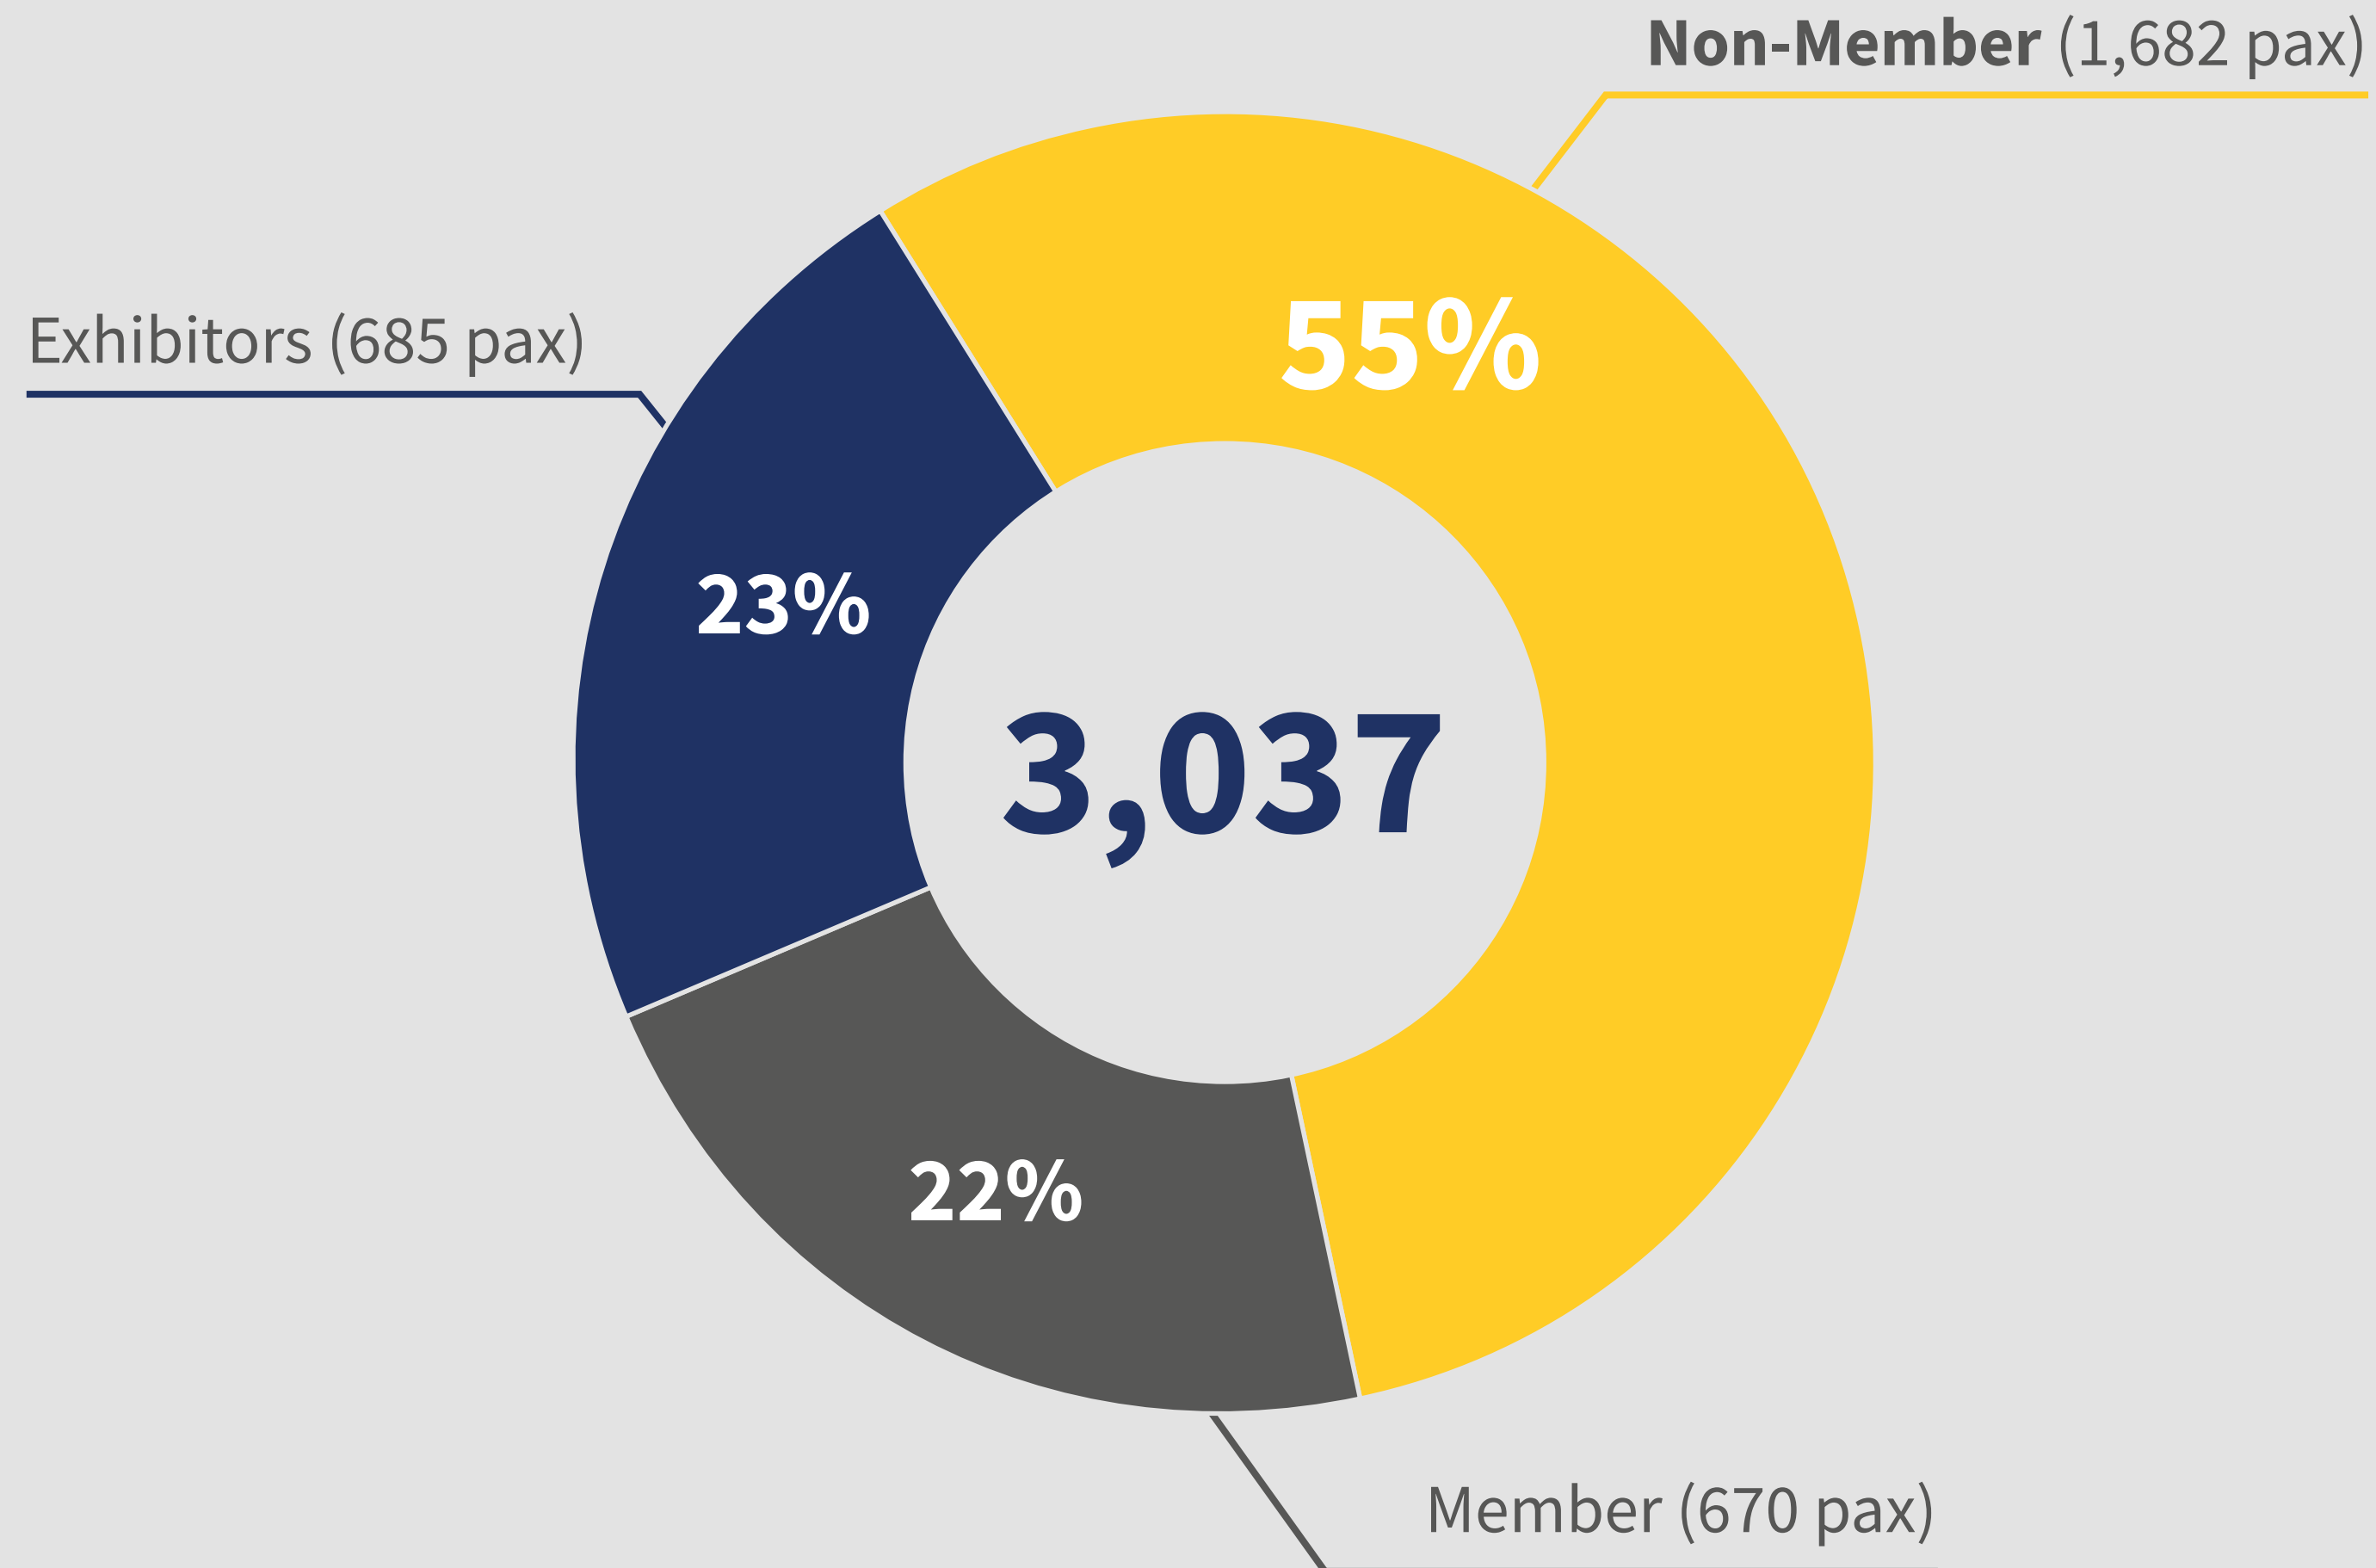

**SEPAWA
CONGRESS**

AND EUROPEAN DETERGENTS CONFERENCE
ESTREL CONGRESS & EXHIBITION CENTER | BERLIN

facts & figures 2018

Registration

Who is joining us?

> Registrations

Total Member of SEPAWA Europe (as of December 2018)

| | |
|------------|--------------|
| personal | 1,176 pax |
| corporate | 85 companies |
| sustaining | 28 companies |

- > **57%** of members attend the congress
- > **4.5%** of new members via registration process

➤ Poster Presentations

➤ Scientific Poster Exposition

➤ Application-Oriented Poster Exposition

Exhibition

What do we showcase?

> Exhibitors by country

262
exhibitors

338
booths

10.3%
new exhibitors

> Exhibitors by category

our exhibitors are from across the industry

“...and we continue to grow...”

Thank you for being part of it.