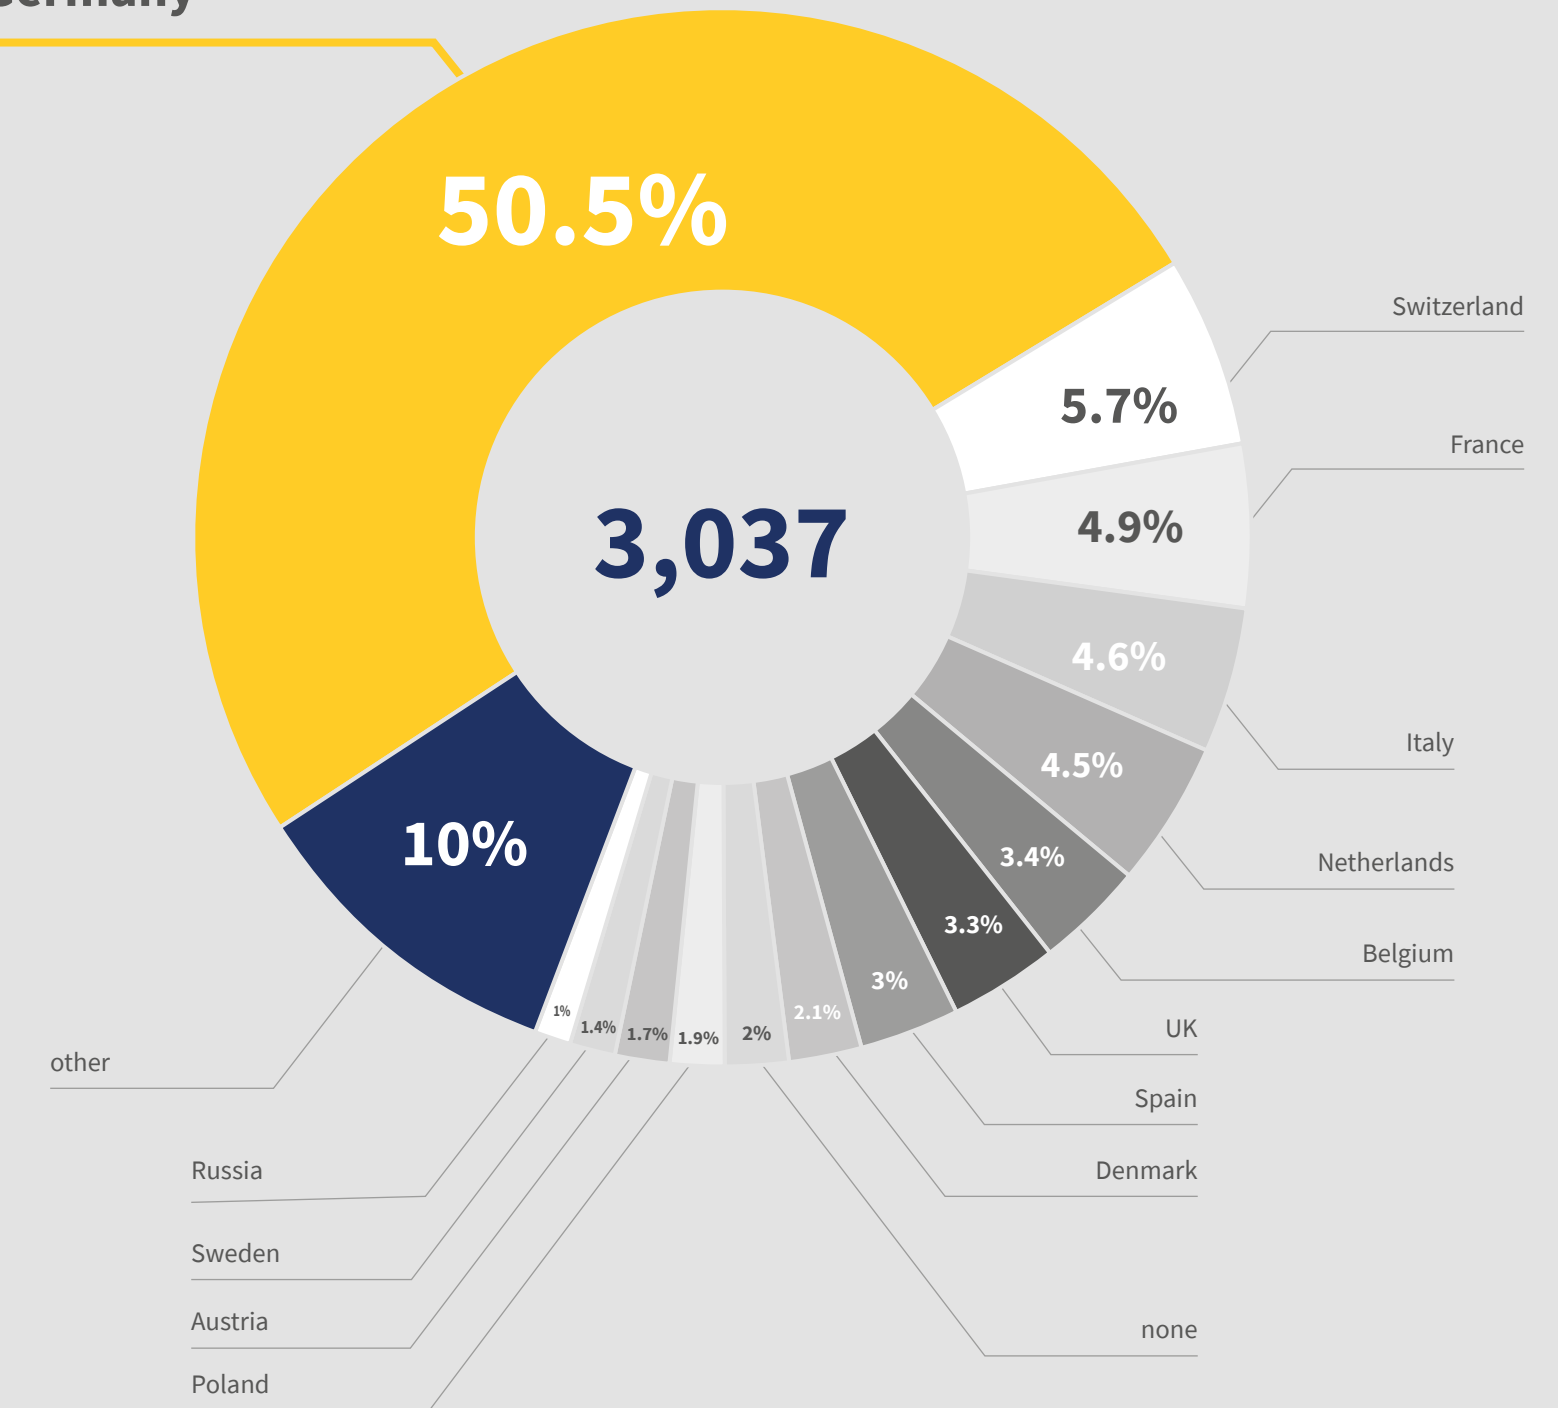

| | |
|------------|--------------|
| personal | 1,176 pax |
| corporate | 85 companies |
| sustaining | 28 companies |

- > **57%** of members attend the congress
- > **4.5%** of new members via registration process

> by continent

in percent (%)

unknown: 2.04

> by country

Germany

> by business

> by profession

Program