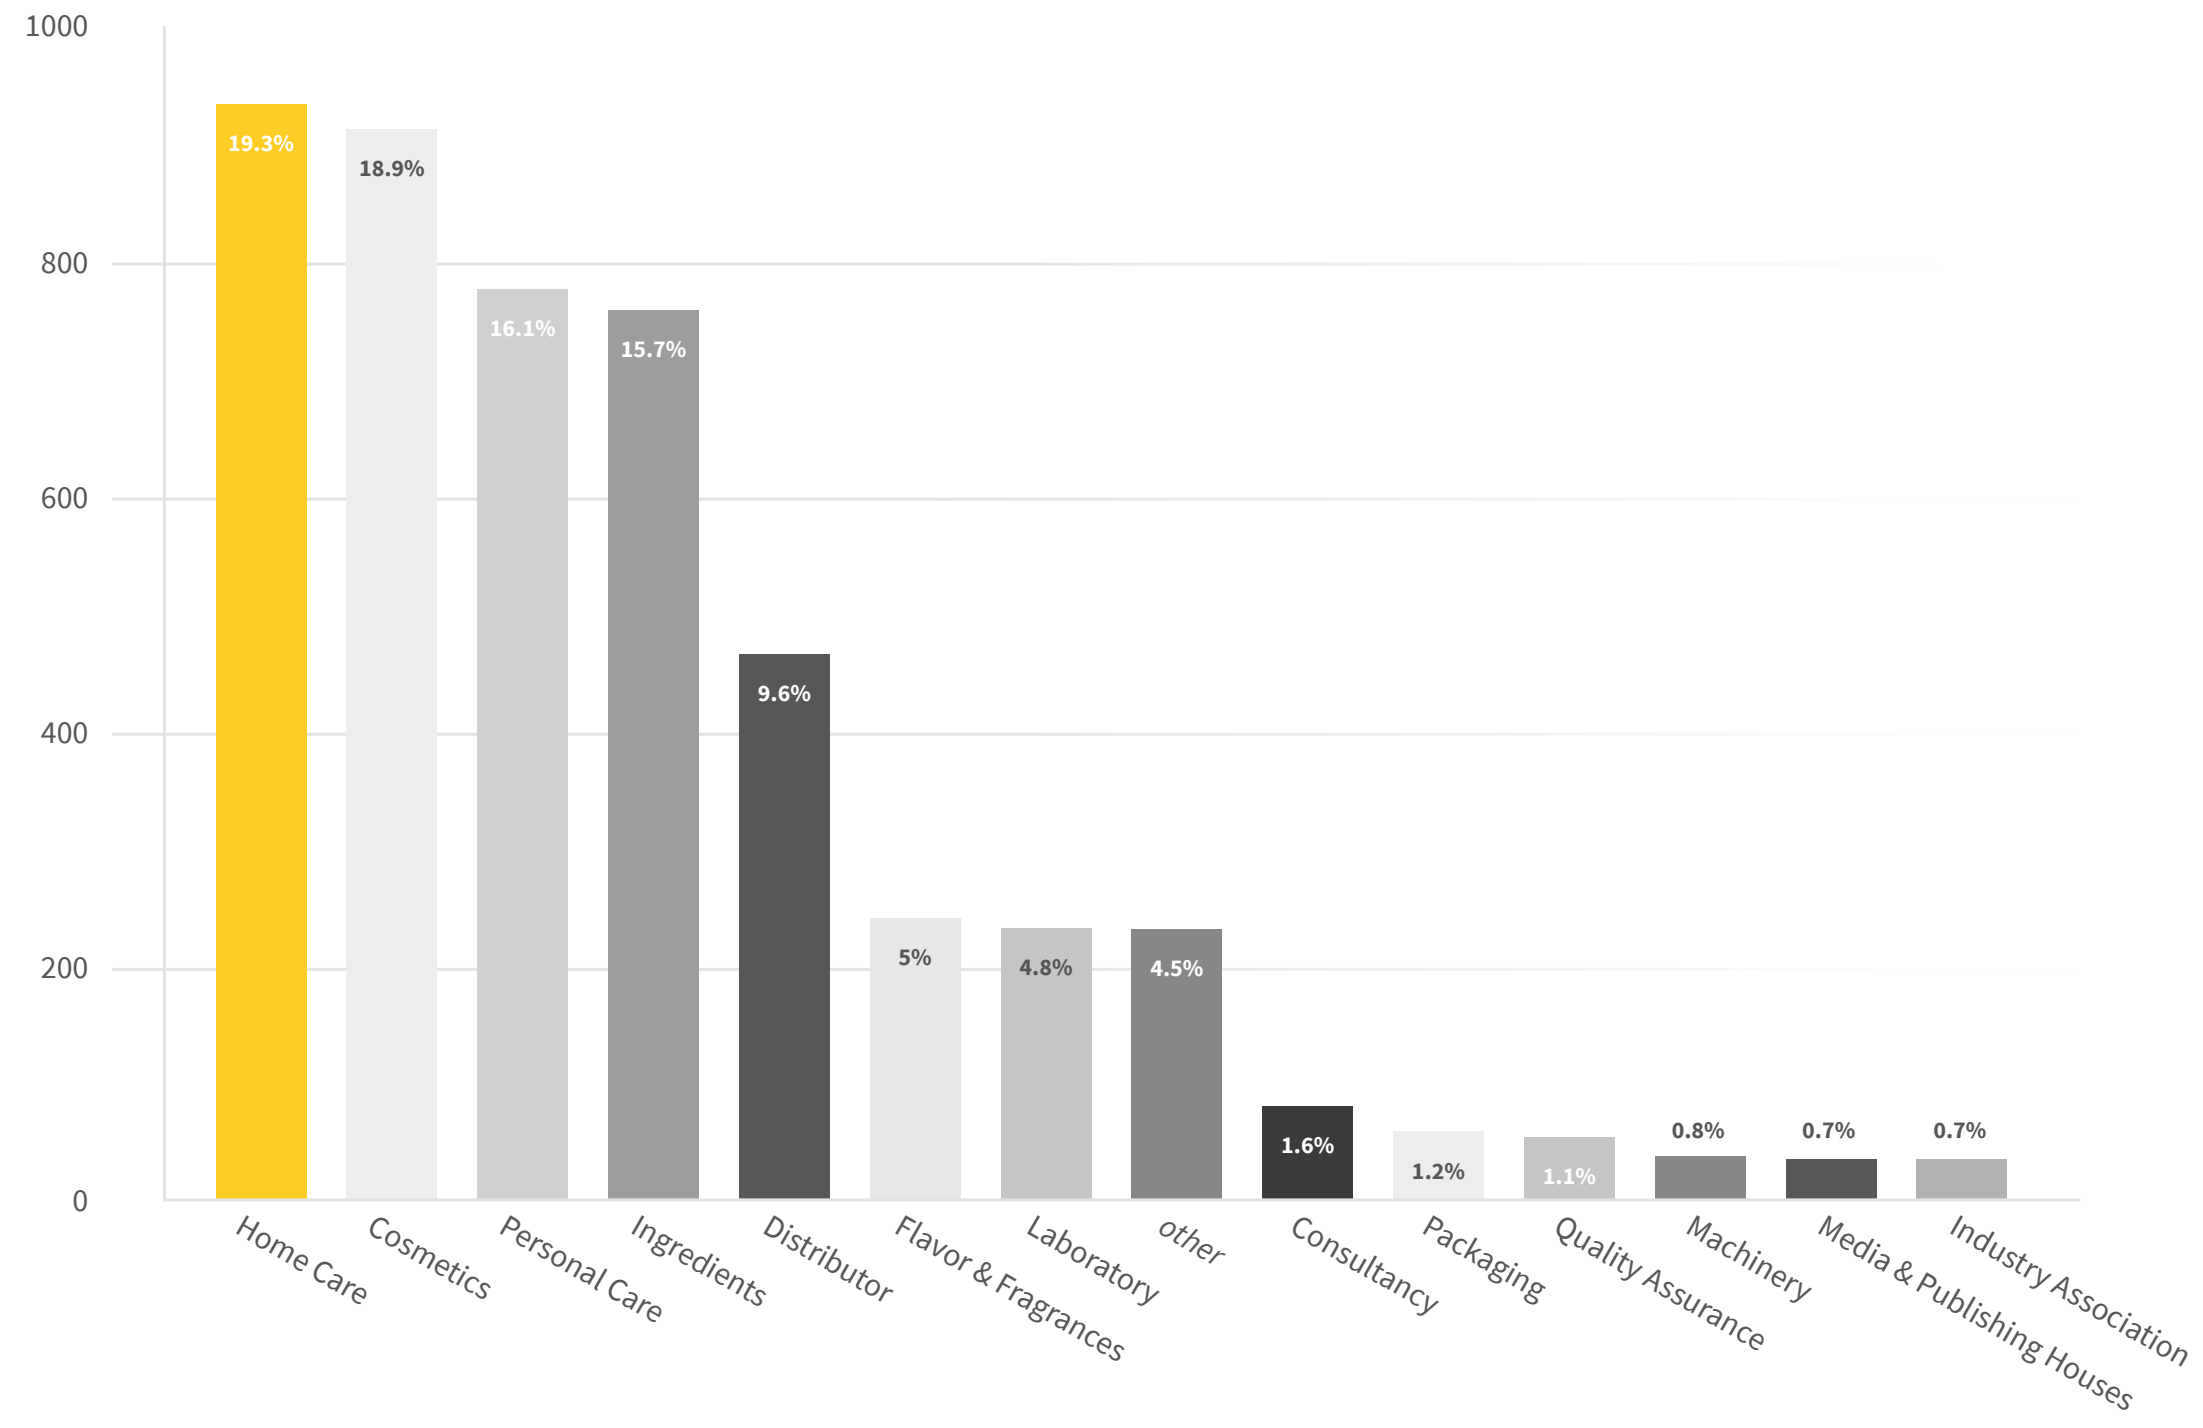

| | |
|------------|--------------|
| personal | 1,176 pax |
| corporate | 85 companies |
| sustaining | 28 companies |

- > **57%** of members attend the congress
- > **4.5%** of new members via registration process

> by continent

in percent (%)

unknown: 2.04

> by country

Germany

> by business

> by profession

Program