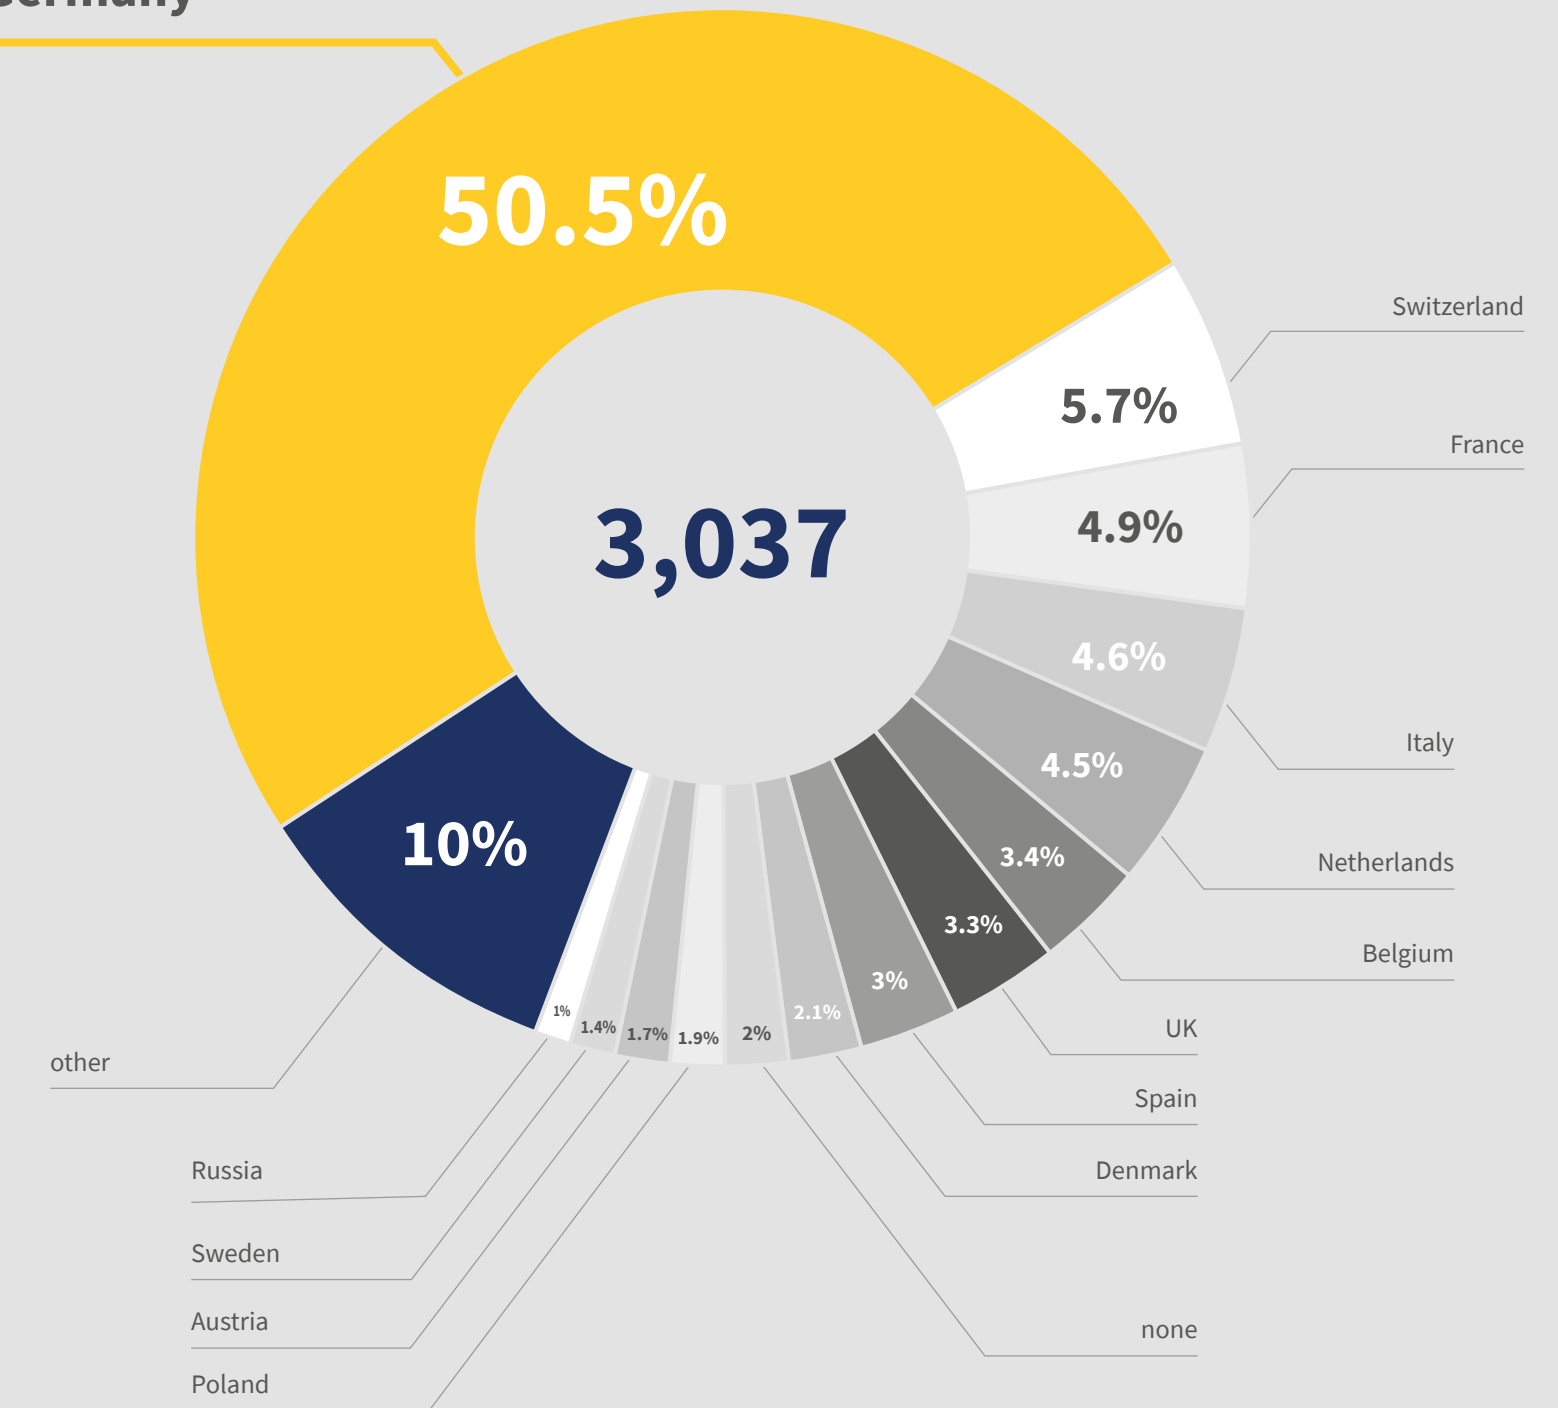

> by country

Germany