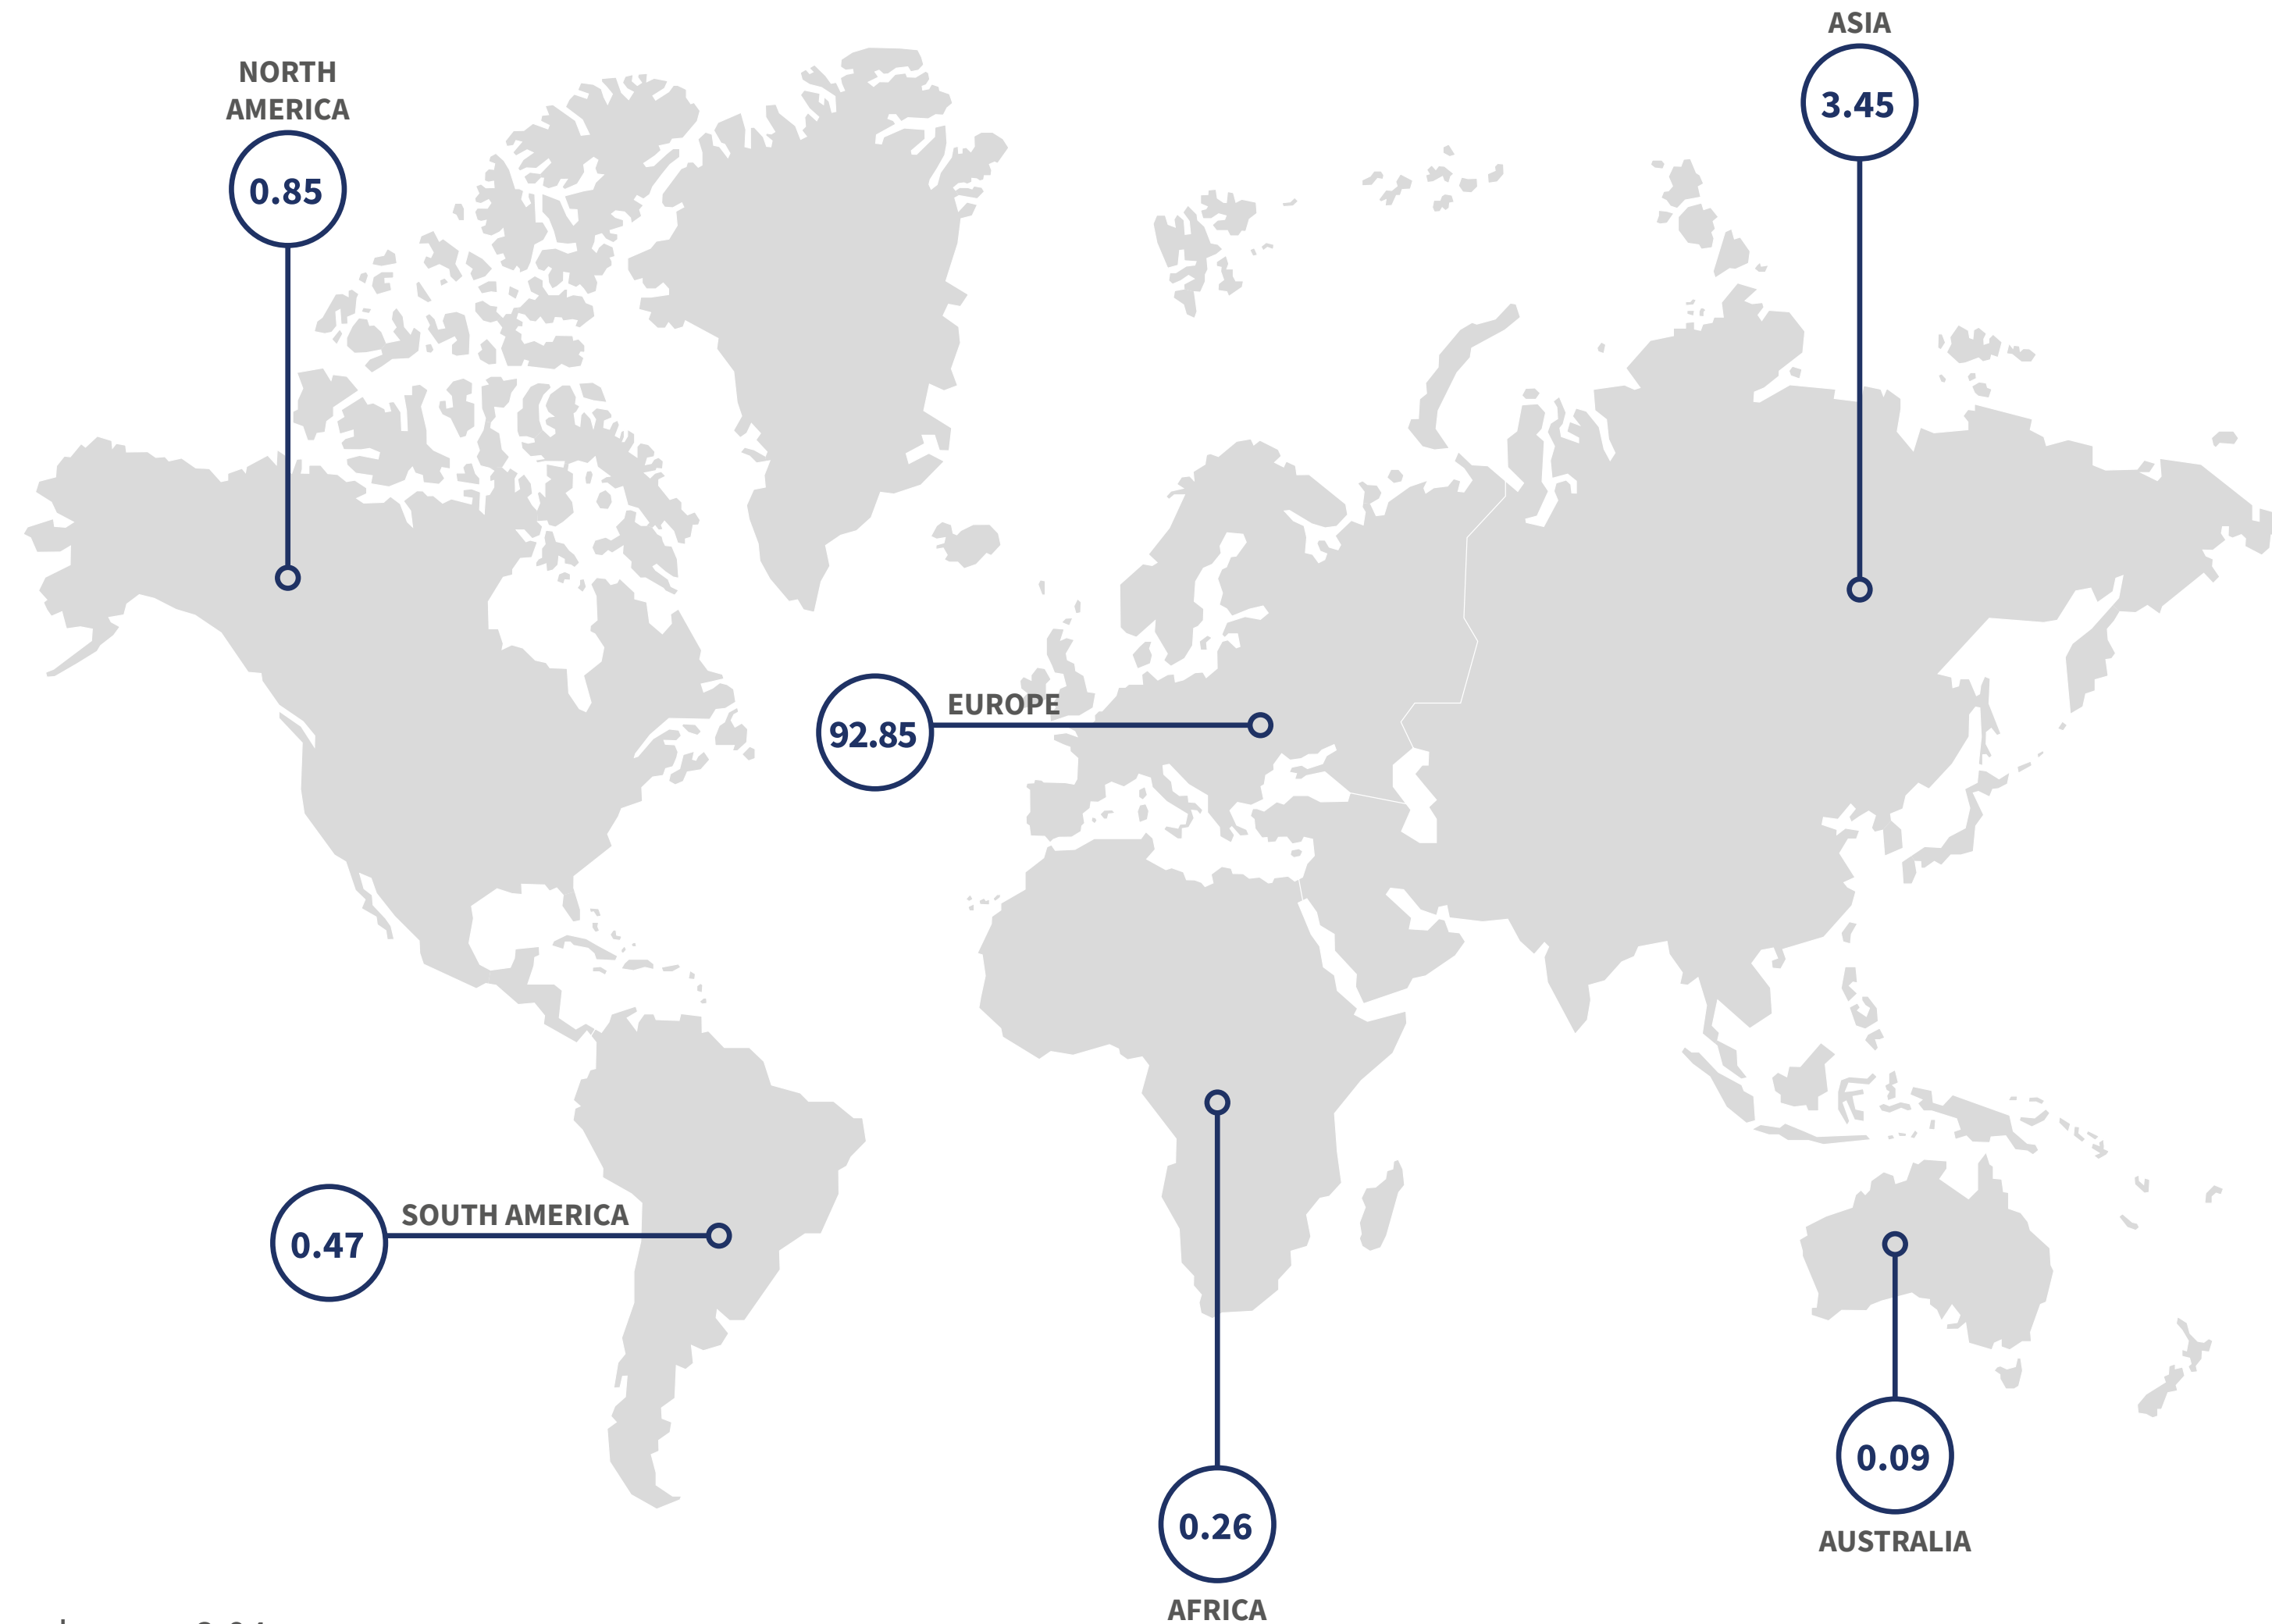

**SEPAWA
CONGRESS**

AND EUROPEAN DETERGENTS CONFERENCE
ESTREL CONGRESS & EXHIBITION CENTER | BERLIN

**facts &
figures 2018**

Registration

Who is joining us?

> Registrations

Total Member of SEPAWA Europe (as of December 2018)

personal	1,176 pax
corporate	85 companies
sustaining	28 companies

- > 57% of members attend the congress
- > 4.5% of new members via registration process

> by continent

in percent (%)

unknown: 2.04

> by country

What do we showcase?

> Exhibitors by country

262
exhibitors

338
booths

10.3%
new exhibitors

> Exhibitors by category

**our
exhibitors
are from
across
the industry**

“...and we continue to grow...”