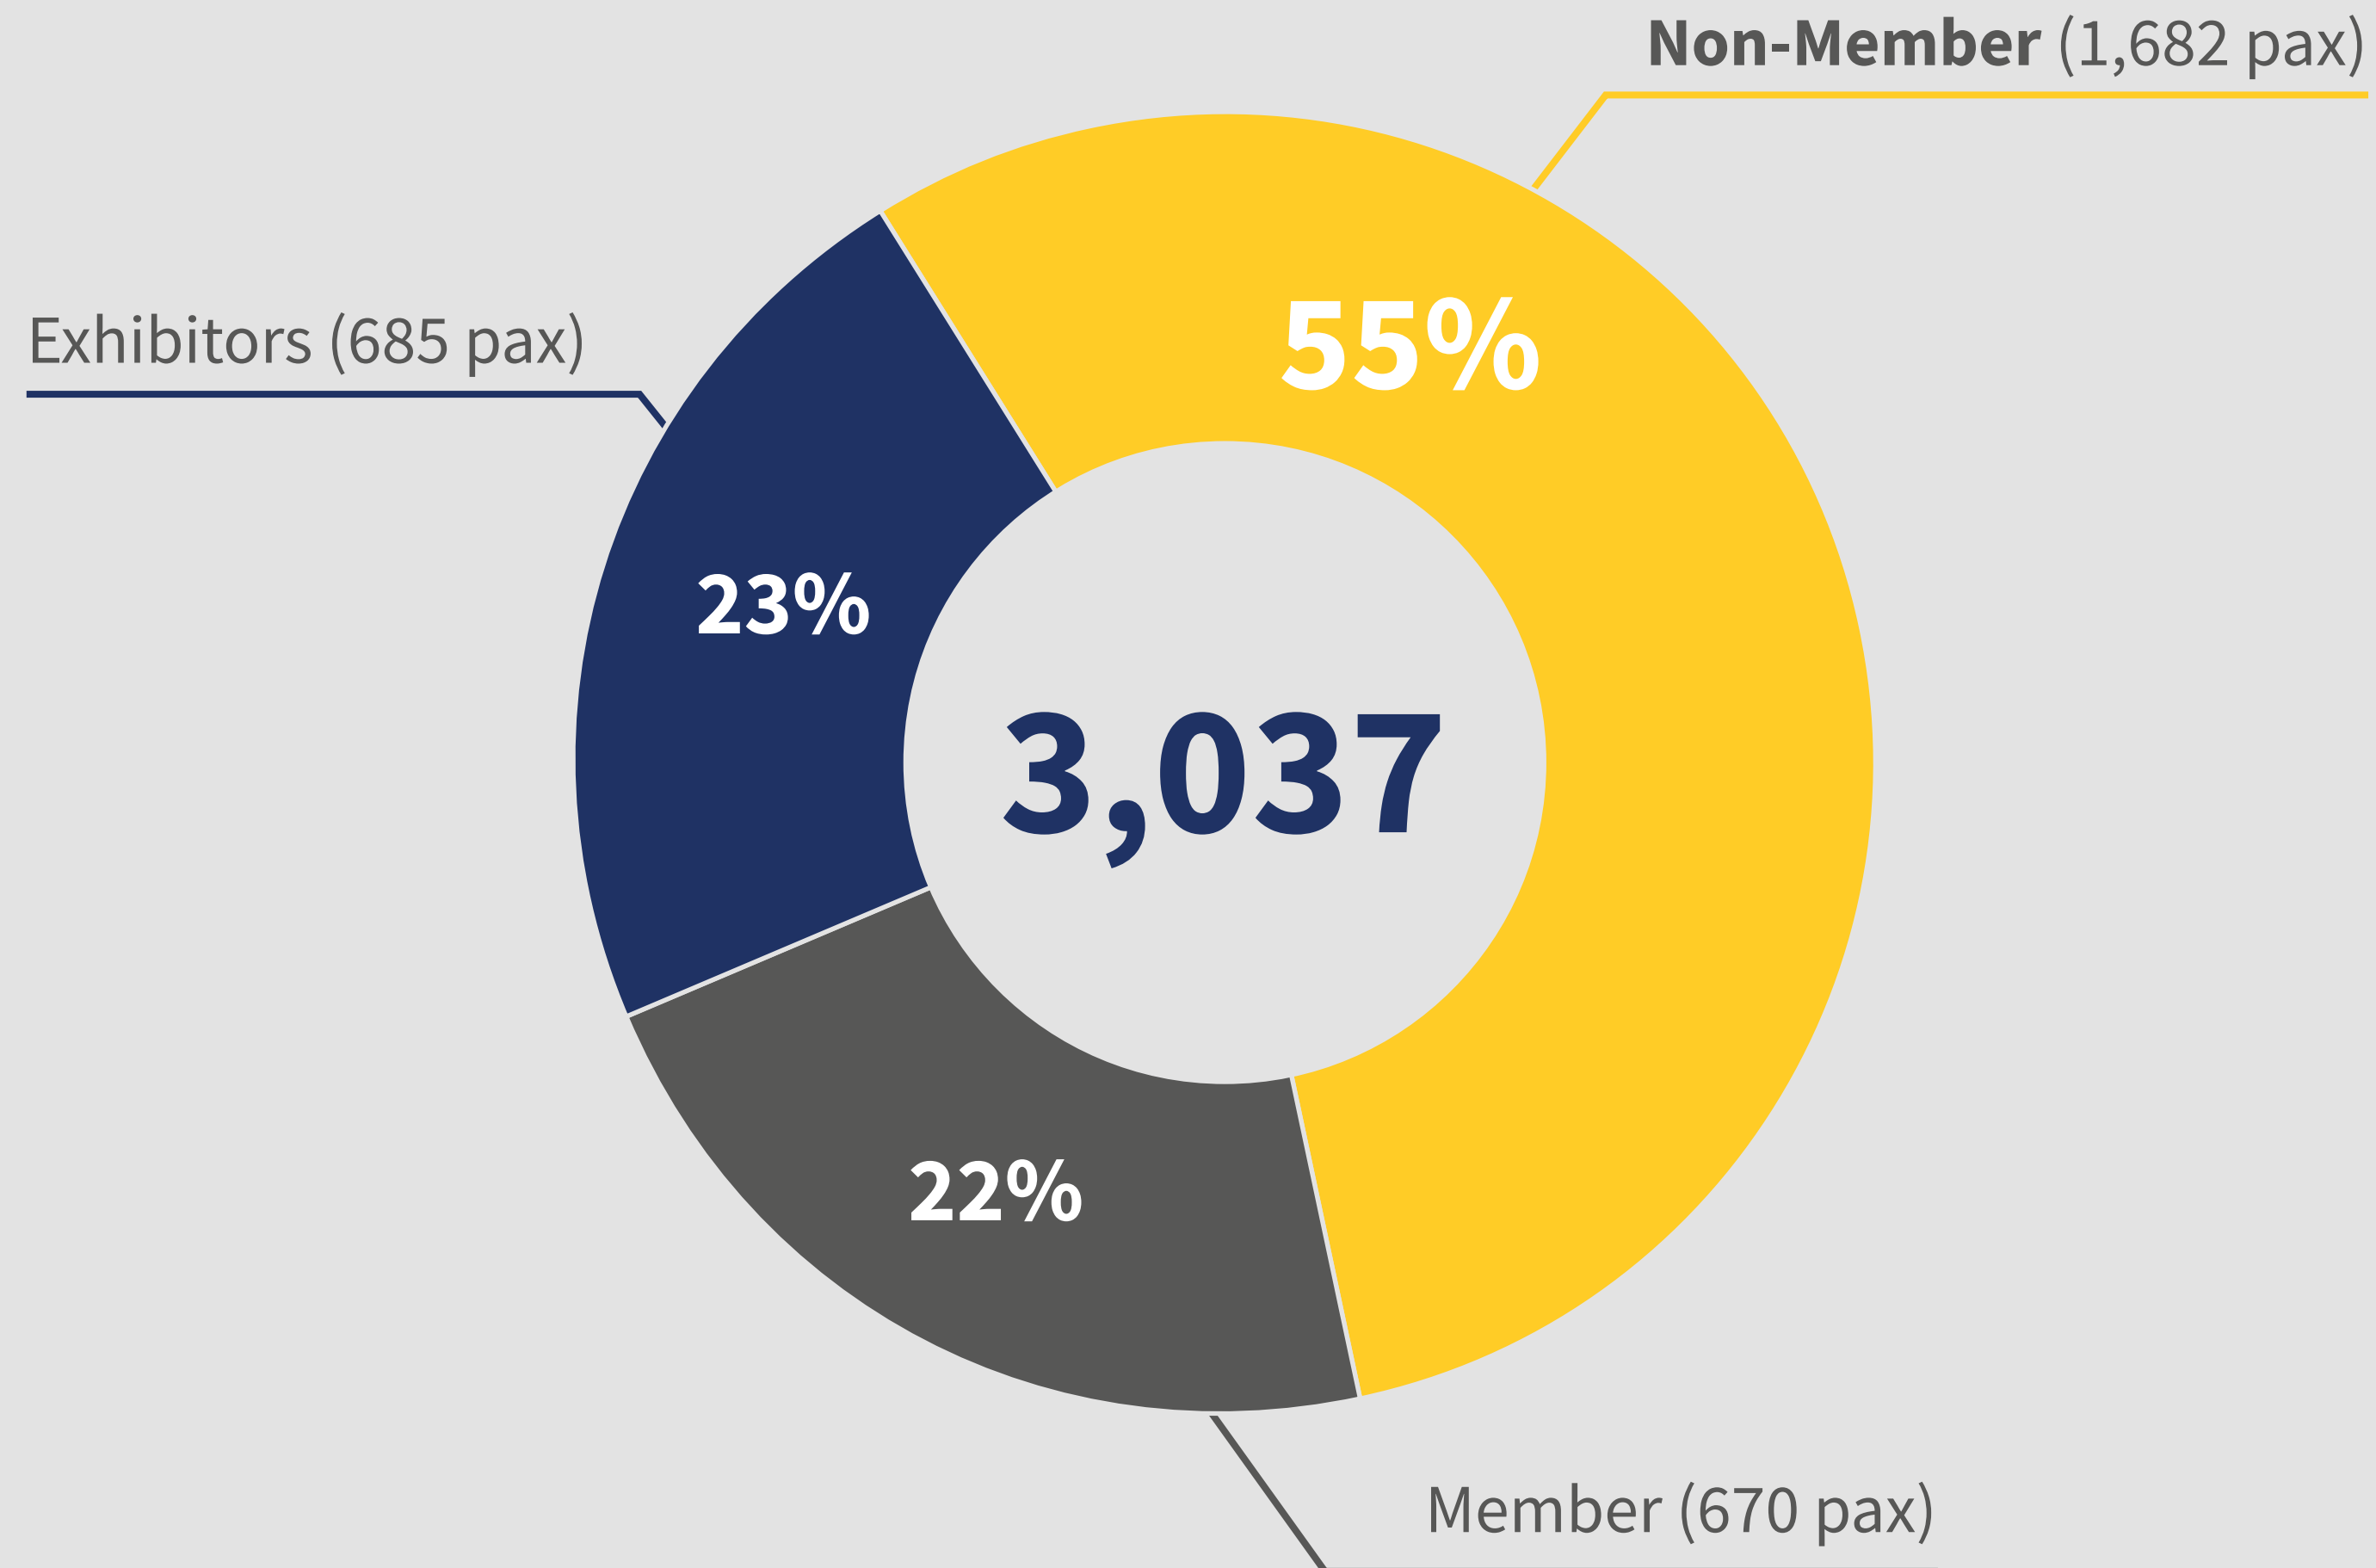

**SEPAWA
CONGRESS**

AND EUROPEAN DETERGENTS CONFERENCE
ESTREL CONGRESS & EXHIBITION CENTER | BERLIN

**facts &
figures 2018**

Registration

Who is joining us?

> Registrations

Total Member of SEPAWA Europe (as of December 2018)

personal	1,176 pax
corporate	85 companies
sustaining	28 companies

- > 57% of members attend the congress
- > 4.5% of new members via registration process

> by continent

in percent (%)

unknown: 2.04

> by country

What do we showcase?

> Exhibitors by country

262
exhibitors

338
booths

10.3%
new exhibitors

> Exhibitors by category

**our
exhibitors
are from
across
the industry**

“...and we continue to grow...”